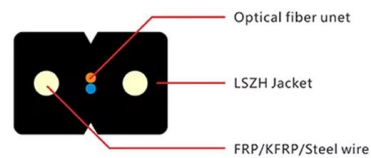

Domo Smart , Domotique & Smart Building Sénégal

Domo Smart : partenaire expert en domotique et solutions énergétiques au Sénégal. Audit énergétique, smart building, ingénierie électrique Afrique de l'Ouest.