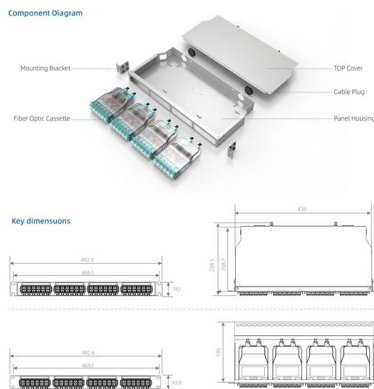

Solutions Intelligentes

Un outil de proximité disponible 24h/24. Facilite les stratégies et opérations de croissance. Communication instantanée en temps réel. Contactez nous ?