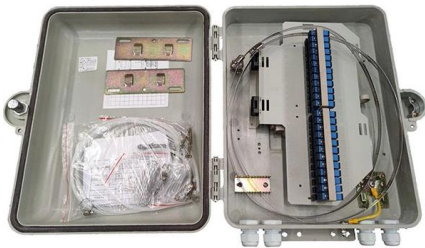

Adam Tas Corridor Energy

Server rack system 1200mm deep sample

Server rack system 1200mm deep sample

Premium 12U Server Racks 600mm Wide 1200mm Deep

The SR12-6-12 Premium 12U Server Racks 600 Wide 1200 Deep is a 12U high, 600mm wide and 1000mm deep free standing server rack from Server Room Environments for use in computer rooms

Value 12U Server Racks 800mm Wide 1200mm Deep

The VS12-8-12 Value 12U Server Racks 800 Wide 1200 Deep is a 12U high, 800mm wide and 1200mm deep free standing server rack from Server Room Environments for use in computer rooms and

45u 600mm Wide X 1200mm Deep Premium Server

Product Description 45U 600mm Wide X 1200mm Deep Premium Server Rack With High Quality for Data Center AZE Premium Server Rack for low to medium

NSR 42U Server Racks 800mm Wide 1200mm Deep

A 42U NSR range server rack for applications requiring an 800mm wide by 1200mm deep rack with an internal depth of 1070mm and mesh doors, single at the front and wardrobe at the rear.

Contact Us

For datasheets, pricing, or custom telecom energy solutions, please visit:
<https://koskolong.co.za>