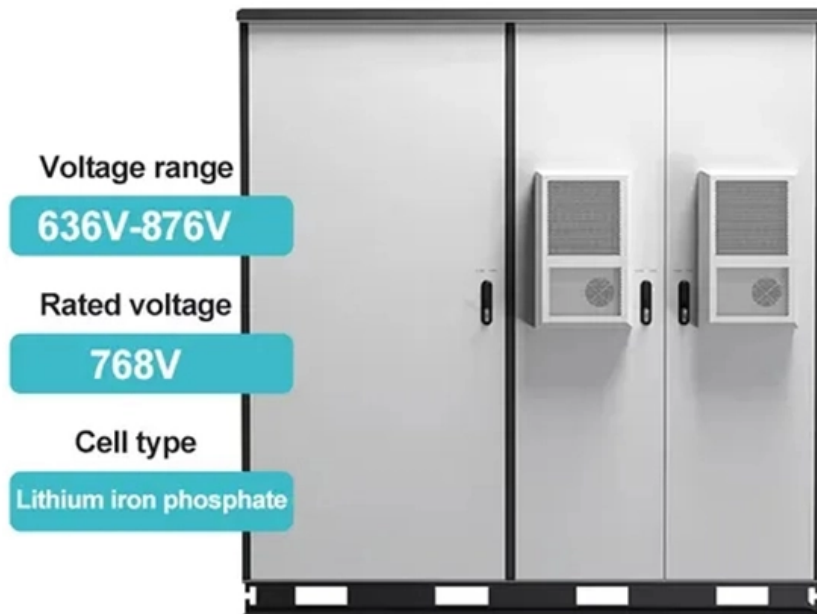

Adam Tas Corridor Energy

Server rack system 1200mm deep sample

Server rack system 1200mm deep sample

Premium 12U Server Racks 600mm Wide 1200mm Deep

The SR12-6-12 Premium 12U Server Racks 600 Wide 1200 Deep is a 12U high, 600mm wide and 1000mm deep free standing server rack from Server Room Environments for use in computer rooms