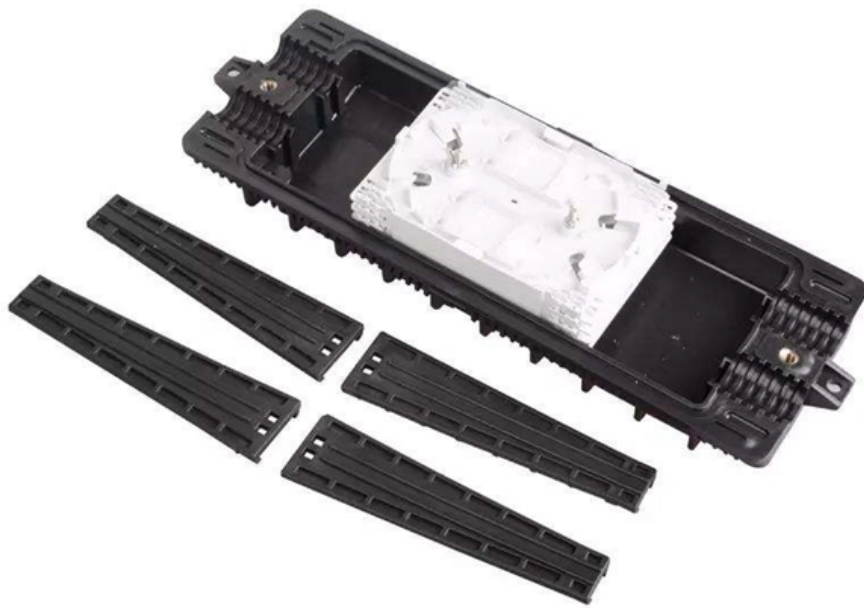

# **Should low-voltage cable trays use protective conduits**

## Overview

---

Trays support large numbers of power and control cables, while conduits offer mechanical protection, especially in exposed or hazardous environments. Proper selection and routing reduce downtime, save costs, and ensure long-term safety. The mechanical and electrical characteristics, tests, certifications, overall quality management, recommendations mentioned. Low voltage conduit is a type of raceway designed to route and protect wires carrying less than 50 volts. Types of Conduits: Key Features: Cable Trays vs Conduits: A Side-by-Side Comparison When to Use Cable Trays Choose cable.