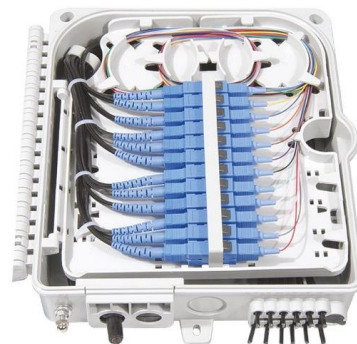

Sierra Leone Circuit Breaker Distribution Box

The Ultimate Guide to Distribution Box Types

In any electrical system, the distribution box is the heart and brain, a critical component that safely manages and distributes power from the main source to

Size configuration of multiple circuit breakers in the

Choose the right size and setup for multiple circuit breakers in your distribution box to ensure safety, code compliance, and room for future upgrades.

Sierra Leone electricity distribution and control apparatus tenders

Get access to latest Sierra Leone electricity distribution control apparatus tenders and government contracts.

Distribution Boards

Distribution boards, often referred to as electrical panels or breaker boxes, serve as the nerve center of any electrical system. Here we explore