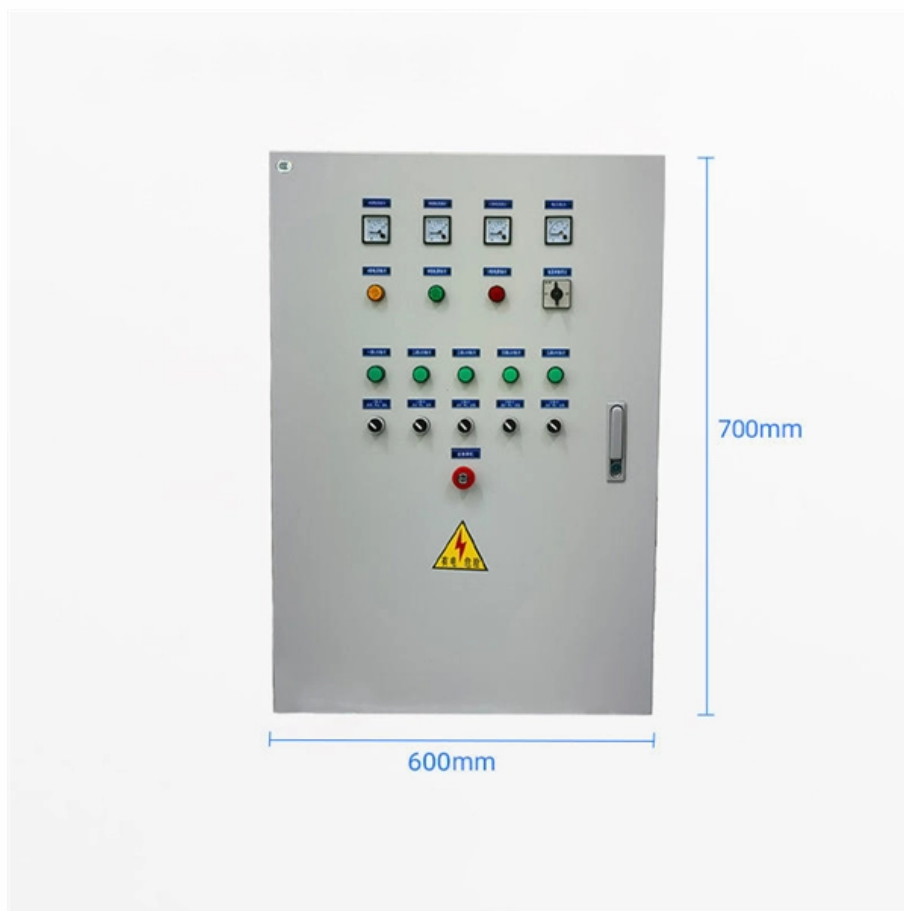

## Overview

---

Advice on wiring electrical junction box with easy to follow junction box wiring diagrams, including information on 20 and 30 amp junction boxes. Instrumentation Junction Boxes (JBs) are very important parts of control and automation systems. A PLC connection represents the signal flow starting from the field transmitters, junction box, marshalling cabinet, system cabinet and Human-Machine Interface for the operator graphic display. It provides a safe and organized platform for wiring and also facilitates easy troubleshooting and maintenance.