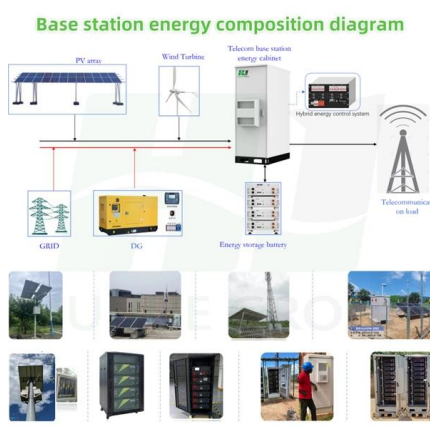

A prefabricated substation, commonly known as a box-type substation or compact substation, is an integrated power distribution unit designed for voltage

Electrical Distribution Solutions for Prefab Houses