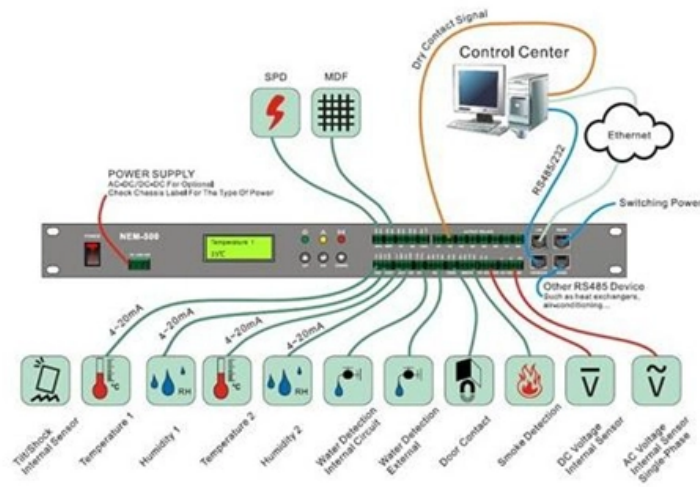

Adam Tas Corridor Energy

Singapore Explosion-proof Distribution Box Enclosure Supply

Overview

Explosion Proof or Ex-proof Junction Box Enclosure which are certified to UL, CSA Class I Div 1 and 2, ATEX, IECEx, Zone 1, Zone 2, IP54, IP55, IP65, IP66 Rating. Lumenex Asia is a leading ex-proof DB supplier and offers a variety of explosion proof junction boxes in die-cast aluminium, GRP and stainless steel enclosures in Singapore. Longvale are specialists in supplying high quality industrial sensors for over 25 years to industries throughout the U. Killark offers solutions for your distribution and control applications to both North American and IEC Standards. If you're interested in learning about our Wide range of product, feel free to reach out. ELECSPEC PTE LTD is a first choice supplier for explosion proof enclosures, power and control panels, motor starters, plug and receptacles, conduit fittings & lighting fixtures for use in Offshore/Marine & Petrochemical hazardous locations throughout Asia-Pacific region.

Singapore Explosion-proof Distribution Box Enclosure Supply

Explosion Proof Solution provider , Sns Tech , Singapore

SNS TECH has been dedicated to providing products with the highest quality and lowest price possible. We believe in exceptional customer service, and regularly go above and beyond to exceed our