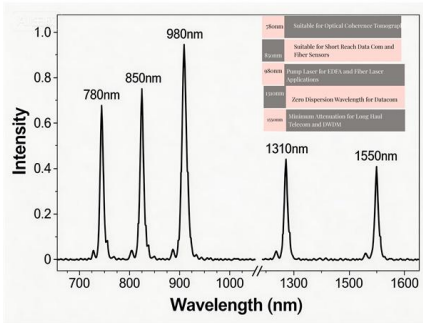

Industrial Weatherproof Water Tight Junction Box

Industrial Junction Box Enclosure can be manufacture in Weatherproof water tight Design. It consist of various IP Rating such as IP40, IP44, IP55, IP65, IP66,

Enclosure Box

Information Home About Us Products Brands Contact Us Our Products Cable Accessories Cable Gland & Accessories Cable Support System - Cable Ladder,

Explosion Proof Electrical Equipment, ATEX Lighting , Supermec

Your Electrical & Explosion Proof specialist, and manufacturer of the complete range of ATEX and IECEx compliant Ex-proof electrical equipment for use in Zone 1 and Zone 2, such as enclosures,