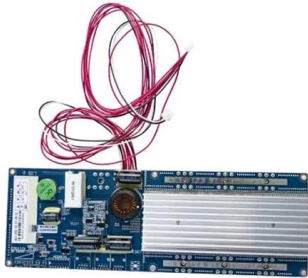

Singapore Explosion-proof Distribution Box Enclosure Supply

Explosion Proof Solution provider , Sns Tech , Singapore

SNS TECH has been dedicated to providing products with the highest quality and lowest price possible. We believe in exceptional customer service, and regularly go above and beyond to exceed our

Explosion Proof Junction Box Enclosure

An Explosion Proof Ex Junction Box Enclosure
Supplier in