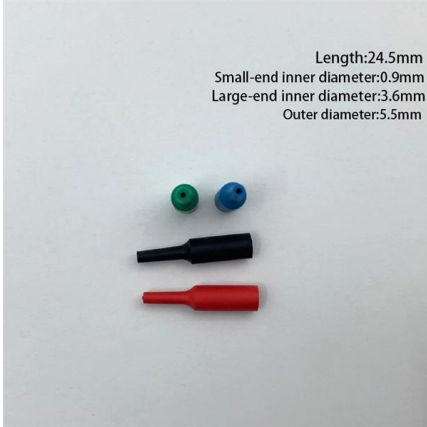

Length:24.5mm
Small-end inner diameter:0.9mm
Large-end inner diameter:3.6mm
Outer diameter:5.5mm

Contact Us

For datasheets, pricing, or custom telecom energy solutions, please visit:
<https://koskolong.co.za>