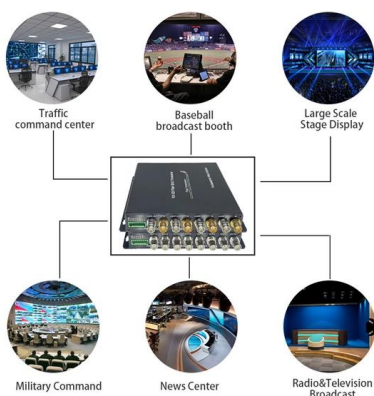

25G PON

With Nokia, your existing GPON or XGS-PON rollout is instantly 25G-ready. Available on Nokia Lightspan OLT platforms and powered by