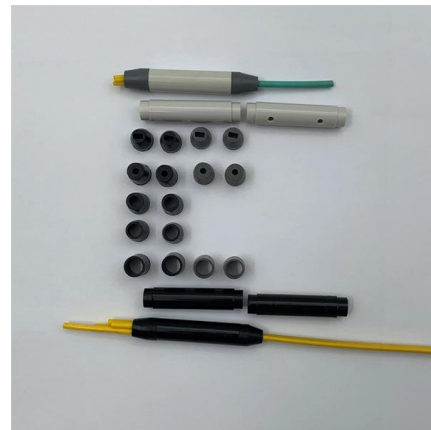

25G PON

With Nokia, your existing GPON or XGS-PON rollout is instantly 25G-ready. Available on Nokia Lightspan OLT platforms and powered by