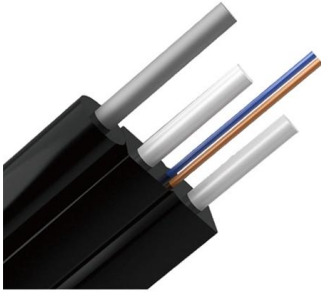

Contact Us

For datasheets, pricing, or custom telecom energy solutions, please visit:
<https://koskolong.co.za>