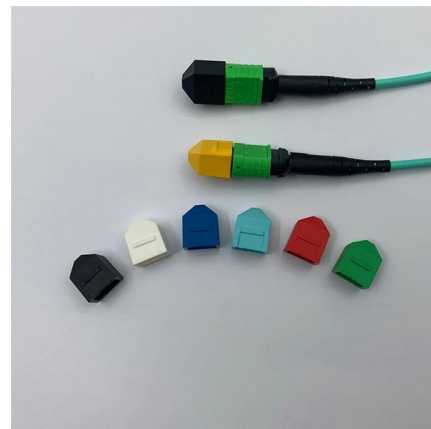

Connectors

The plug, known as the male part of the connector housing, contains the contacts. The contacts or pins are solid protruding pieces of metal that electrical conductors are attached to.

24 Headers, Male Pins , Connectors, Interconnects

This type of header contains male pins within a plastic base and is meant to be mated with a rectangular cable connector or a female socket header for board-to

HangTon HE29 24 Pin Circular Connector High-Voltage

Amazon : HangTon HE29 24 Pin Circular Connector High-Voltage Power Waterproof IP68 Male Plug Female Panel Socket for Automotive

Industrial Plugs & Sockets

A modular plug-in connection system, which allows you to select the placement of pins and jacks yourself. Complete kits with the most popular heavy duty connectors, which contain pin and jack

About this item 5 PACK in the package. This connector with EASY Reversible can be plugged into the USB-C female port in both directions. USB 3.1 Type C male

Connectors , element14 Singapore

Buy Connectors. element14 Singapore offers fast quotes, same day dispatch, fast delivery, wide inventory, datasheets & technical support.