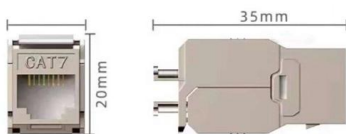

send me more details such as type, size, quantity, material,

Self-Supporting Butterfly Drop Cable

Small bending radius, compact and light-weight. Flame retardant or non-flame-spread outer sheath, offering good protection. Good flexibility, especially suitable

1

Butterfly flat drop cable uses special low-bend-sensitivity fiber to provide high bandwidth and excellent communication transmission, it's very suitable for indoor cabling, end users directly cabling, and

12Core Ribbon Cable / Flat Cable , element14 Singapore

Buy 12Core Ribbon Cable / Flat Cable. element14 Singapore offers fast quotes, same day dispatch, fast delivery, wide inventory, datasheets & technical support.