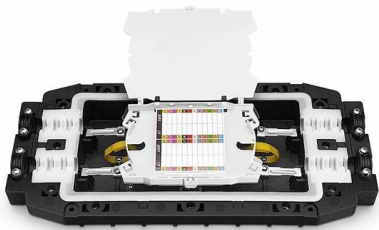

The FS 800G LR Optical Transceiver delivers lightning-fast connectivity over a long-reach single-mode fiber, maintaining signal integrity

Door to Door | AMA Freight (Singapore)

From your premises all the way to its final destination, offering you the most direct and reliable route to the airport, container loading, delivery to the port, all customs requirement and the final delivery to