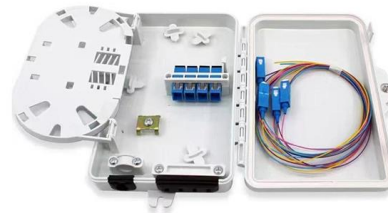

Recommendation ITU-T G.652 (08/2024)

This document outlines the specifications for a single-mode optical fiber and cable designed for use around the 1310 nm zero-dispersion wavelength, suitable for