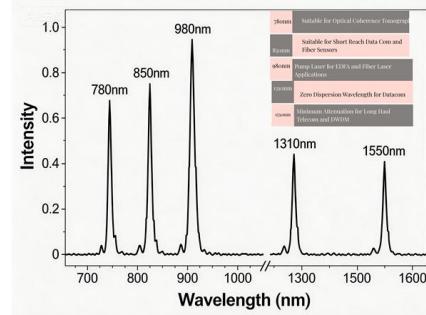

Key Specifications of Single-Mode Fiber Optic Cables:

Explore the essential specifications of single-mode fiber optic cables, including core size, attenuation rates, bandwidth capabilities, and standard