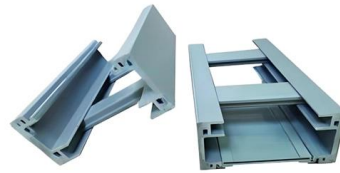

Fiber Cable Armored Fiber Optic Cable 24 Core
Fiber Optic Cable 2-Core Fiber Optic Cable 144
Core Fiber Optic Cable Single-mode Single-core
Armored Optical Fiber Cable - Buy Fiber Optic
Outdoor Single/Multi Mode Core Stranded Light
Armor (aluminum tape Multi-strand Single Core
Fiber Optical Cable Black Pe Cover 84 Core
Indoor Single Core 1core Optical Cable Non-Self-
Supporting Gjxfh Single Core Fibre Optic Cable at
INR 150/meter , Fibre Optic Cable in Outdoor
Single-Mode Single-Core and Double-Core
Butterfly Optical Cable Single Core Optical
Outdoor Indoor Fiber Optic Cable - Fiber Optic
Single Core Single Mode 2 Core Indoor 2fo 1 Drop
Round G657A2 Steel Single-Mode Optical Fiber
Cable 4 Core Indoor Sm Fiber Optic Cable Multi-
strand Single Core Fiber Optical Cable Black Pe
Cover 84 Core Fiber Optic Cable: Definition,
Advantages, and Applications Outdoor Single-
Mode Single-Core and Double-Core Butterfly
Optical Cable Indoor Single-Mode Single-Core
and Double-Core Butterfly Optical Cable See
allShop Single-Core Lighting Optical Cable Fibre
Optic 1 Core 1km 2km 3km FTTH Drop Cable
Single Mode Indoor Optic Fiber Alibaba
B2BEUR1.201 of 12 Fibre Optic 1 Core 1km 2km
3km FTTH Drop Cable Single Mode Indoor Optic
Fiber Alibaba B2BEUR1.20 Single Core Fibra
Optica Drop Cabel Optik 1 Core 2 Core Fo 1 Hilo 2
Core 1 Wire 1km Outdoor FTTH Kabel Fiber Optic
Dropcore Alibaba B2BEUR12.412 of 12 Single
Core Fibra Optica Drop Cabel Optik 1 Core 2 Core
Fo 1 Hilo 2 Core 1 Wire 1km Outdoor FTTH Kabel
Fiber Optic Dropcore Alibaba B2BEUR12.41 Fiber
Optic Cable 1 Core 1 Kilometer 2 Kilometers
Plywood Drum FTTH Descent Cable Single-Mode
Indoor Fiber Optic Cable G657A1A Alibaba
B2BEUR0.023 of 12 Fiber Optic Cable 1 Core 1
Kilometer 2 Kilometers Plywood Drum FTTH
Descent Cable Single-Mode Indoor Fiber Optic
Cable G657A1A Alibaba B2BEUR0.021 Core Gjxfh
Fiber Optic Cable Fiber Optic Light Cable Fibre
Optic Cable Alibaba B2BEUR0.024 of 121 Core
Gjxfh Fiber Optic Cable Fiber Optic Light Cable
Fibre Optic Cable Alibaba B2BEUR0.02 DMIS
Single Mode 1 Core Drop Fiber Optical Cable
Indoor/Outdoor Model GJXH 1 km Price Alibaba
B2BEUR18.415 of 12 DMIS Single Mode 1 Core
Drop Fiber Optical Cable Indoor/Outdoor Model
GJXH 1 km Price Alibaba B2BEUR18.41 Pre
Terminated Fiber Optic Cable Fo 1 Core Dropcore
Kabel Optik 1 Core 1 Wire Alibaba