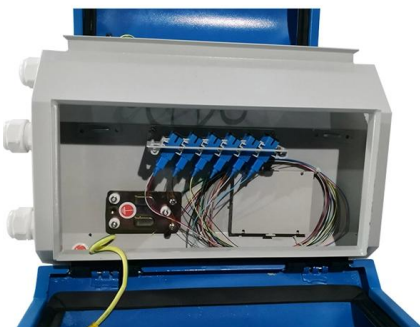

Fibre Optic Cable

View Eland Cables' range of singlemode and multimode fibre optic cables - loose tube and tight buffered. Technical support, fast quote, international

Fiber Optic Cable Types Explained

Armored fiber cable is a type of fiber optic cable that has an extra layer of protection around the core of the cable to provide additional mechanical protection.

Fiber Optic Color Code: The Ultimate TIA-598-C Guide

Master the TIA-598-C fiber optic color code standard. Read our complete guide and use our free interactive calculator to easily identify 1-144 core cables.