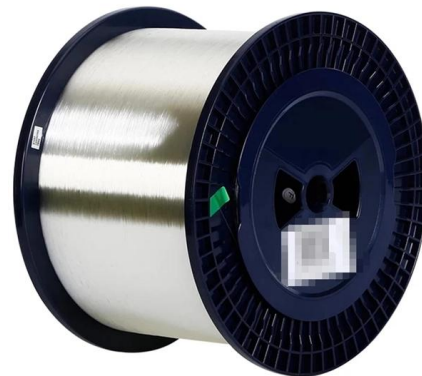

Fiber Optic Cable Types Explained

Armored fiber cable is a type of fiber optic cable that has an extra layer of protection around the core of the cable to provide additional mechanical protection.

Fiber Optic Color Code: The Ultimate TIA-598-C Guide

Master the TIA-598-C fiber optic color code standard. Read our complete guide and use our free interactive calculator to easily identify 1-144 core cables.