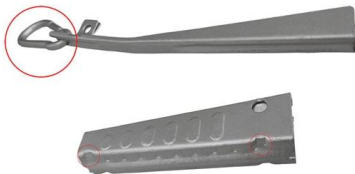

Fibre Optic Cable

View Eland Cables' range of singlemode and multimode fibre optic cables - loose tube and tight buffered. Technical support, fast quote, international

Fiber Optic Cable Types Explained

Armored fiber cable is a type of fiber optic cable that has an extra layer of protection around the core of the cable to provide additional mechanical protection.

Fiber Optic Color Code: The Ultimate TIA-598-C Guide

Master the TIA-598-C fiber optic color code standard. Read our complete guide and use our free interactive calculator to easily identify 1-144 core cables.