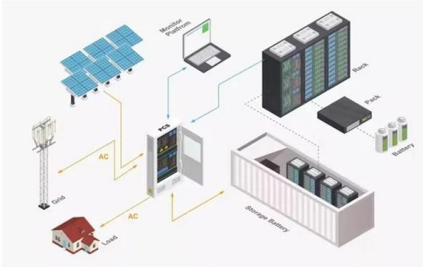

Single Mode (SM) Fibers , Coherent

Maintain beam quality, and minimize attenuation and dispersion, using single mode fibers available from the visible through the infrared. Coherent manufactures high