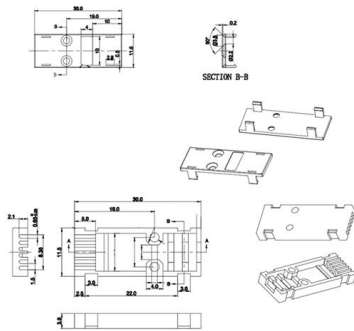

Module, 10Gbps Single Mode Fibe Buy Online with Best Price. Express delivery to Oman, Muscat, Salalah

Single-Mode (SM) Fiber

The single-mode (SM) range of fibers has been designed to perform in a wide range of challenging applications using wavelengths between 450nm and 1650nm. The SM-SC range of fibers both

Single Mode vs Multimode Fiber: The Ultimate Guide to

The two main types-- single-mode and multimode fiber--serve different applications depending on distance, bandwidth, and cost requirements.

12 Colored Fiber Optic Pigtail SM Single Mode SC/UPC

12 Colored Fiber Optic Pigtail SM - SC/UPC 1.5 Meters Product Features: Fiber Type: Single Mode (SM) Number of Cores: 12 Color: 12 different colored fiber