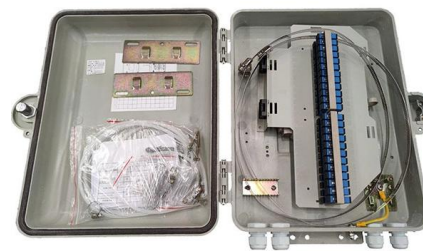

Single-Lens Single-Mode Fiber Coupling Under Ideal Conditions

This lays a theoretical foundation for the installation of spatial-light single-lens single-mode fiber-coupling systems. The influence of non- common optical-path errors on spatial light-fiber coupling