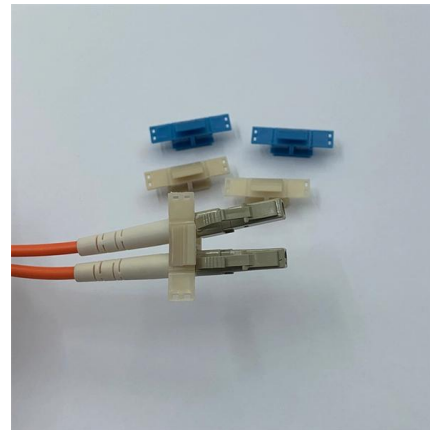

Amazon : Visual Fault Locator

Equip your fiber optic toolkit with a reliable visual fault locator. Find options with long-range detection, universal connectivity, and portable designs.

Contact Us

For datasheets, pricing, or custom telecom energy solutions, please visit:
<https://koskolong.co.za>