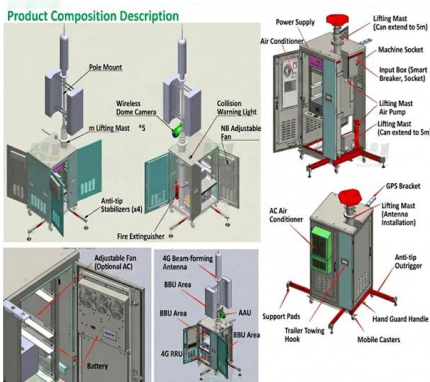

OS2 Single Mode Simplex Fiber Optic Cable, 9/125Mm, Laser Optimized, 40G/100G, BeBilliger EUR15.65C2G LC-LC 9125 OS1 Duplex Singlemode PVC Fiber Optic Cable (LSZH) - 2 m - GelbllerisEUR28.1216 of 16C2G LC-LC 9125 OS1 Duplex Singlemode PVC Fiber Optic Cable (LSZH) - 2 m - GelbllerisEUR28.12Alle anzeigenFiber Cables Direct

Fiber Optic Cable Types Explained - Single Mode and

Learn all about the differences between single mode and multimode cables, as well as the various fiber wavelengths and standard core sizes used in fiber optics.

Single-Mode Fiber Cable Guide: Types, Specs & Selection

Introduction Fiber optic cables are the backbone of modern telecommunications infrastructure, enabling high-speed data transmission across vast distances with minimal signal loss.

Optisheath® Multiport Terminal, Stubbed, RPX® Gel-Free Flat Ribbon

MF12-0077E4EV4SA00F Optisheath® Multiport Terminal, Stubbed, RPX® Gel-Free Flat Ribbon Single-mode (OS2), 144 F, 1000 ft Typically ships in 28 day (s) Actual lead time confirmed upon receipt of