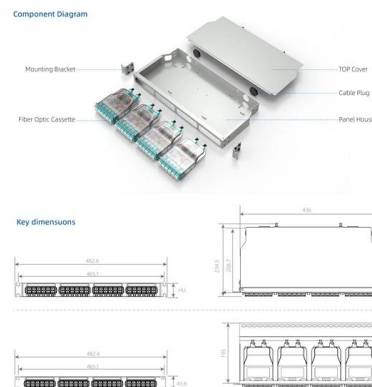

SM Single Mode Optic Cable 48 Core LSZH GJFJV-48B1 Date Center

48 core fiber optic cable Single Mode Indoor
GJFJV-48B1 Date Center 9/125 Distribution Fiber
Optic Cable 2 core~144core in uni-tube SM9/125
fiber and OM1/2/3/4/5 fiber type big tensile
strength