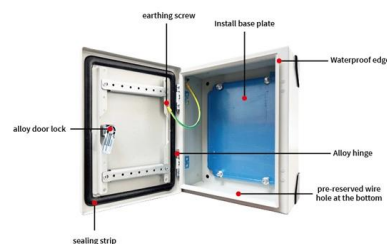

Cable Trays

Cable trays with lock are patented cable trays where the cables are easily accessible for cleaning while still secured. Our cable routing systems are easy to install and