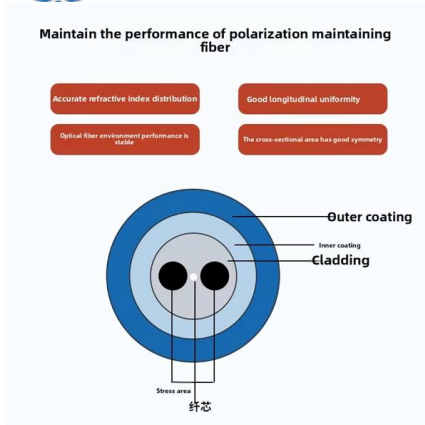

Equipment Grounding Conductors for Cable Tray Systems

Cable tray wiring systems have excellent safety and dependability records. These excellent records are the result of cable tray's unique features plus the proper

Cable Trays & Baskets , Electrical Cable Tray Solutions

Electrical trays and cable baskets offer a secure open option for cable and wire routing. Cable electrical trays are a track that allows cables and wires to be routed throughout a structure in an easily

Cable Trays , Cable Management Trays

Are you looking for high-quality Cable Trays for improved cable management and organisation? Look no further than our extensive range, featuring top brands such as our very own RS PRO, Cablofil