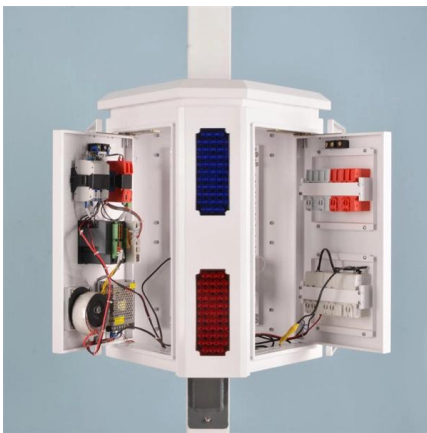

Eurostrut Cable Trays , cable tray, cable route and

Cable trays for industrial and marine use. Includes distribution trays, cable routes and NATO-type models. Request a quote directly via our webshop.