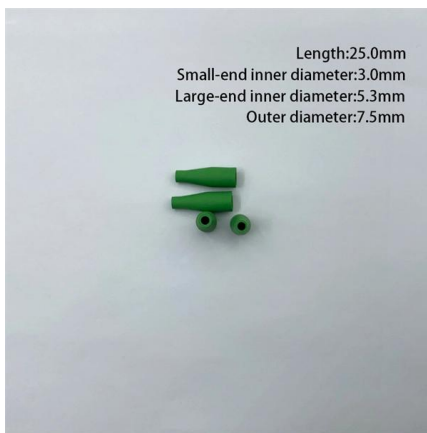

Cable Tray , EAE Electric , Medium & heavy duty cable

EAE cable trays and ladders provide high-strength cable protection that protects the cables from external factors. EAE cable trays are mass produced with the 'Roll

EH SERIES Heavy Duty Cable Trays

EH Series Heavy Duty Cable Trays Cable tray is a system used to safely carry and protect electrical cables along designated pathways planned to suit the building

Electrical Cable Tray Suppliers

At Shielden, we provide ladder cable trays, perforated trays, wire mesh trays, solid bottom trays, and channel trays to meet various installation requirements.