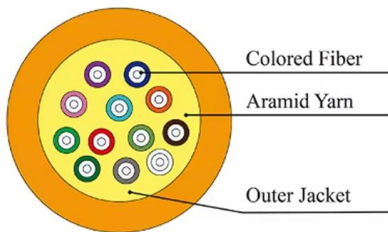

6TX-2FX BIDI port unmanaged Ethernet switch with multimode fiber optic

The EL100-2U is a 8 port unmanaged Ethernet switch for 10/100 MBit/s. The switch contains 6 RJ45 Ethernet ports and 2 fiber optic BIDI ports which operates with a single multimode (MM) fiber.

Ethernet Switch with Co-Packaged Optics , Broadcom Inc. , Oct 2025

PALO ALTO, Calif., Oct. 23, 2025 -- Tomahawk 6 Davison from Broadcom is a co-packaged optics (CPO) Ethernet switch. It is designed for AI networks and delivers 102.4 Tbps of optically enabled

6 to 8 port unmanaged Ethernet to fiber optic switch,

The EL100-2U series includes unmanaged Ethernet switches with 6/7/8 ports designed for 10/100 MBit/s data transfer. These switches provide flexibility with