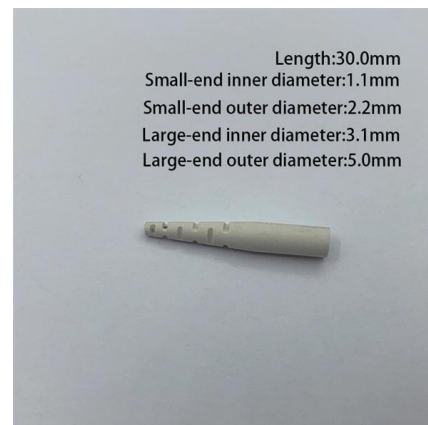

SELECT YOUR DISTRIBUTION SYSTEM

Distribution is an essential function for the electrical panels, as well as for control and circuit protection. As well as purely technical factors (intensity, number of outputs, etc.), the choice of a distribution