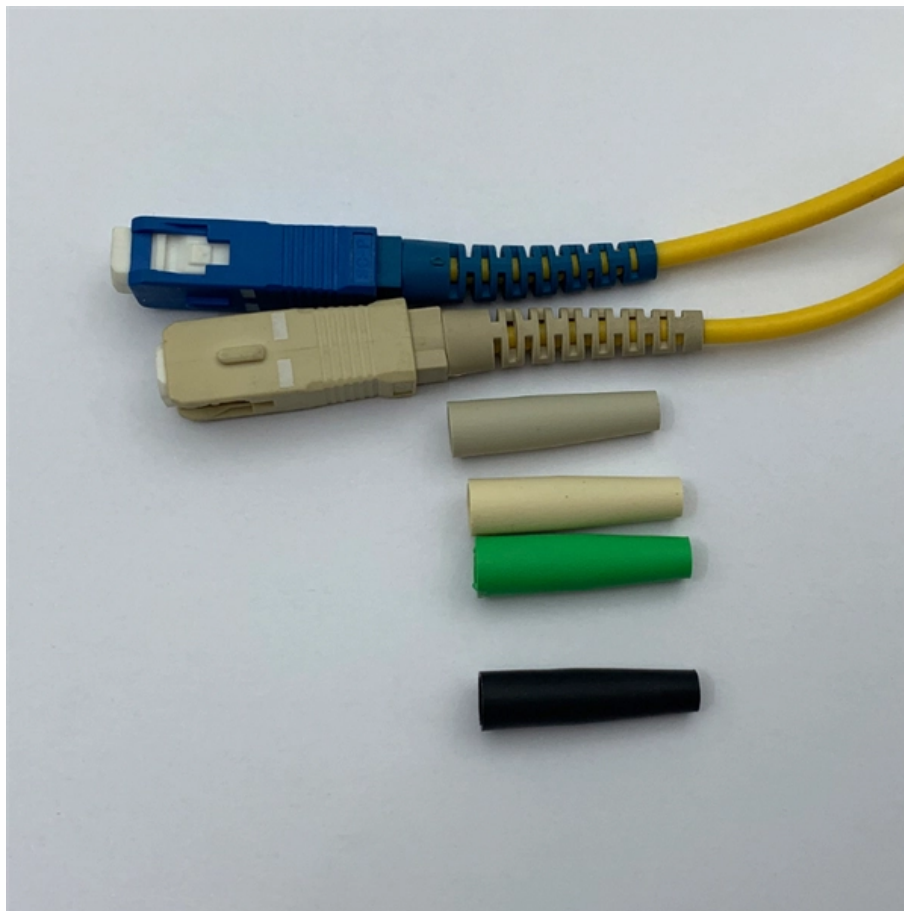

Adam Tas Corridor Energy

Size and dimensions of a 380V distribution box

Size and dimensions of a 380V distribution box

380V 220V Electrical Power Distribution Box

380V 220V Electrical Power Distribution Box by CHUTIAN offers 16A~100A capacity, IEC60439 & GB7251.3 compliance, and customizable sizes for indoor/outdoor use., Alibaba