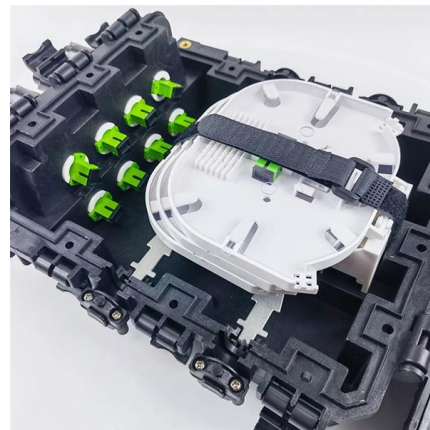

Step-by-Step Guide to Install MCB Distribution Box

Learn how to safely install an MCB distribution box with this comprehensive guide. Step-by-step instructions to ensure correct installation.