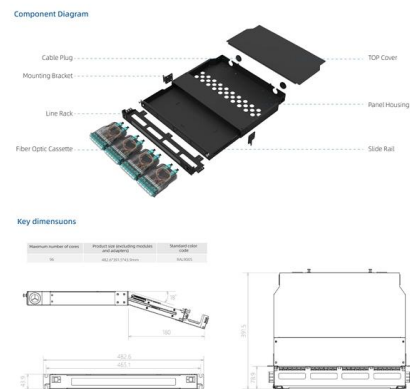

DIN Rail Enclosures , DIN Rail Boxes , RS

DIN rail enclosures are protective housings designed for mounting and securing electrical and industrial control components like circuit breakers, terminal blocks, and power supplies. They are also known