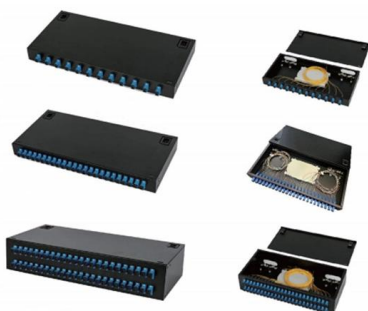

Distribution electrical enclosure, Distribution electrical

Find your distribution electrical enclosure easily amongst the 71 products from the leading brands (TAKACHI, Edit Elektronik, Safybox,) on DirectIndustry, the