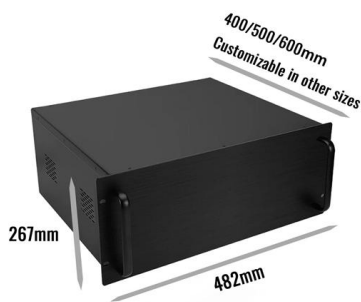

Circuit Breaker Distribution Box Electrical, Outdoor

MAKERELE IP65 waterproof distribution protection box, made of ABS plastic, and the use

of plastic transparent cover is convenient to check the running status of