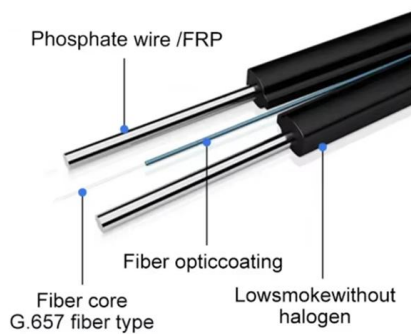

Pyle 10U Network Cabinet for Home/Office with

Read reviews and buy Pyle 10U Network Cabinet for Home/Office with Lockable Door--Black at Target. Choose from contactless Same Day Delivery, Drive Up

10u Connectix Home Cabinet , SOHO Cabinets

Connectix Home Cabinets have been designed to be the heart of a state of the art home, or small office, networking system. Available in 8u and 10u sizes, the

10u 10 inch SoHo Home Network Cabinet-White

10u 10 inch SoHo Home Network Cabinet-White Used to house 10u of space with 10 inch style equipment also manufactured with a single 1u 19 inch rail, perfect for