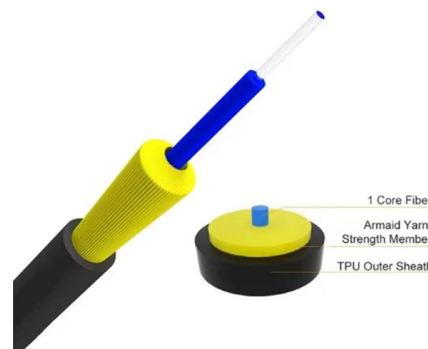

Wall Mounted Data Cabinet Small 10 inch SOHO

Shop Wall Mounted Data Cabinet Small 10 inch SOHO Networking Small 4U 300mm Black. Free delivery and returns on eligible orders.