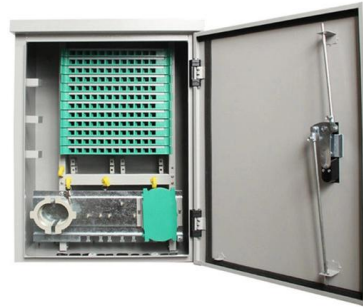

Amazon .uk: 10u Rack

Browse 10U racks engineered for stability and durability. Perfect for managing servers, networking equipment, and professional AV gear efficiently.