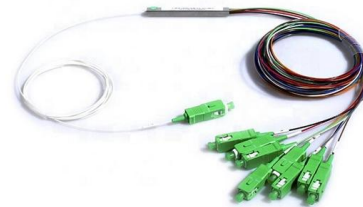

Fiber Terminal Boxes - Selection Guide for MDU

Introduction In the race to roll out high-speed FTTH networks, terminal boxes often go unnoticed--but for field engineers and project contractors, they