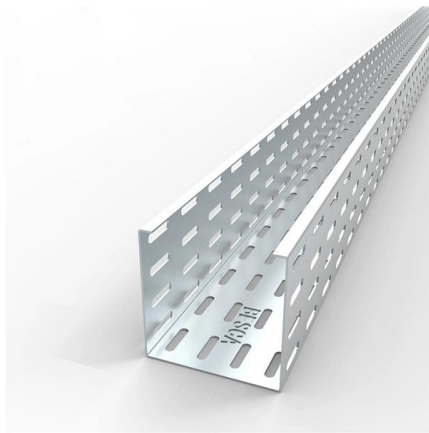

HTB8007 4-Core Indoor Fiber Optic Terminal Box - for

DESCRIPTION The HTB8007 4 Fibers Indoor FTTH Fiber Terminal Box is a compact fiber terminal solution designed for FTTx and FTTH

Fiber terminals

With its innovative fiber management and sealing concept, the fiber termination box (FTB) Speed offers the greatest number of application options. Installation effort

Compact Fiber Optic Wall Boxes for Secure Termination

Discover Foss's range of fiber optic wall boxes - designed for easy and secure termination in residential, commercial, and industrial environments. Flexible

8-fiber Optic Terminal Box, SC Simplex/LC Duplex, IP55, Wall/Pole

FTB-SC8-WOPA type fiber optic terminal box is designed for FTTx application, which is cable to meet at least 8 users requirements. It can help splicing, splitting, storage and management with suitable space.