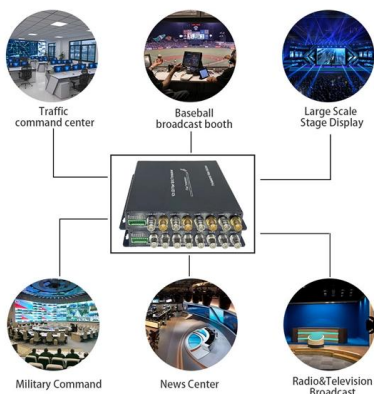

How to choose an XS construction distribution box and where will it

In this article, we will show you when the XS distribution box is the best choice, what to look for when buying one, and why Doktorvolt® solutions work well on real construction sites.

Amazon : Power Distribution Box

Browse power distribution boxes with circuit breaker protection and multiple outlet configurations. Shop durable solutions for construction and emergency use.

Power Distribution Box, 110V Electricity Meter Electrical

This item has been tested to certify it can ship safely in its original box or bag to