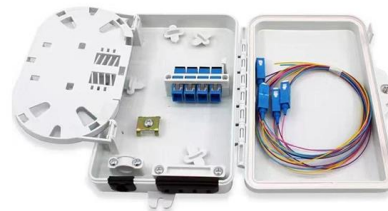

Weatherproof Ethernet Connectors and Cabling for

Connectors standards The low-cost eight-pin RJ45 connector has long been the mainstay of Ethernet connectivity. However, the original version was designed for