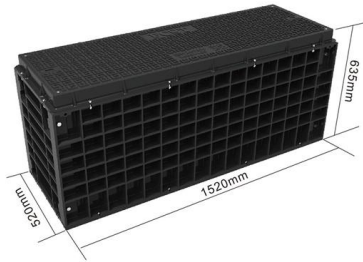

LEGRAND, Smart Rack PDU Metered & Switched 0U, 10A-230V, IEC

LEGRAND, Smart Rack PDU Metered & Switched 0U, 10A-230V, IEC 320 Sockets: 16 x C13, 2.4 kVA Max. with Real-time Power Measurement and Environmental Monitoring, 646025 :

Smart PDU Cabinet Socket 8-Port 15 amps SSH telnet SNMP

Smart PDU Cabinet Socket 8-Port 15 amps SSH telnet SNMP 485modbus- RTU Programming Development Network Remote Control Room Aging Rack Used (SNMP v1v2v3 Indicates The telnet

Managed PDU , Smart Power Distribution Units

Smart metered PDUs provide real-time monitoring of power consumption, allowing users to track and analyze energy usage data, and can be managed remotely,