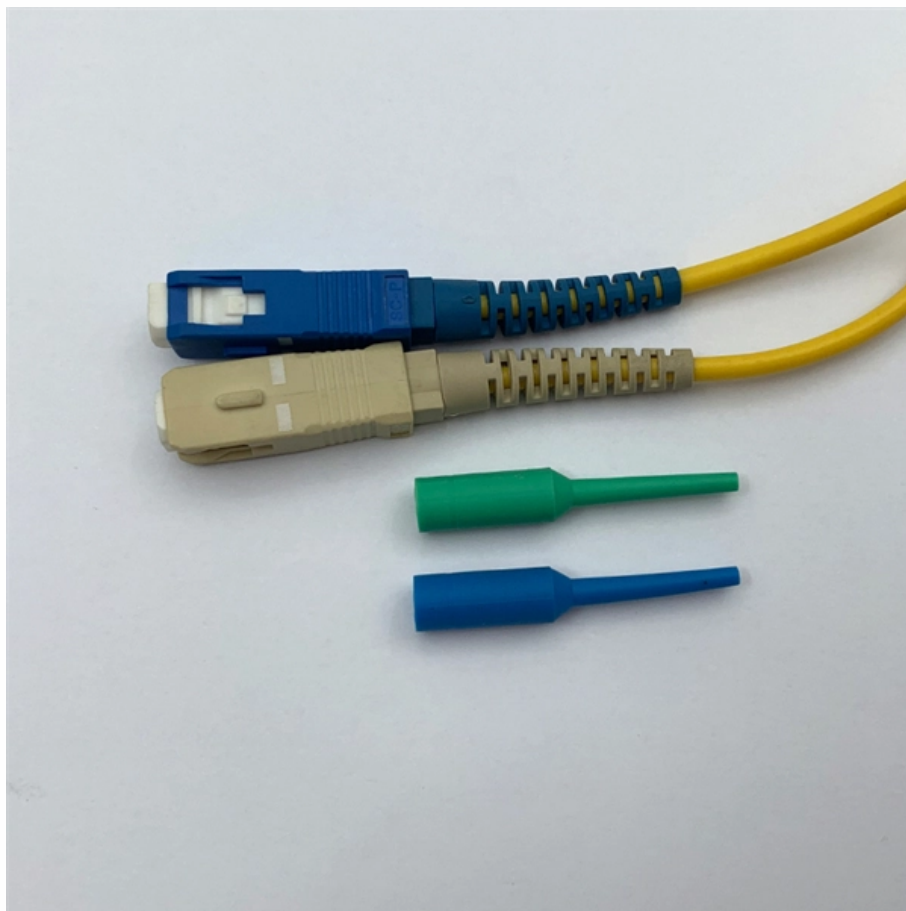

Adam Tas Corridor Energy

Smart Control Socket PDU

Overview

In IT, the smart PowerPDU 4PS is typically used to distribute electricity in a 19" rack (cabinet) in a data center.

Smart Control Socket PDU

4-Outlet Eco PDU Power Controller

Engineered to be an intelligent power distribution solution, the PE4104 Eco PDU Power Controller ships with 4 power outlets in an IEC/NEMA socket

Intelligent PDUs , Smart Power Distribution Units

In terms of outlet level switching an intelligent PDU should provide remote on/off power control for each individual socket outlet, a user-defined power-on time

8-fold Switched and Metered PDU (Power Distribution Unit)

Discover our smart PDU (Power Distribution Unit) with IEC C13, NEMA Plugs and Plug Type G for AV/IT apps.

Small and smart 2-fold switched and metered PDU

Individually switch up to 2 connected devices via IEC C13 with our small PDU for compact AV

installations: Expert Power Control 1121.

Smart PDU -- remote power control with short-circuit

Smart PDU remote power management -- the best way to protect connected equipment from overload, power loss and unauthorized power consumption with