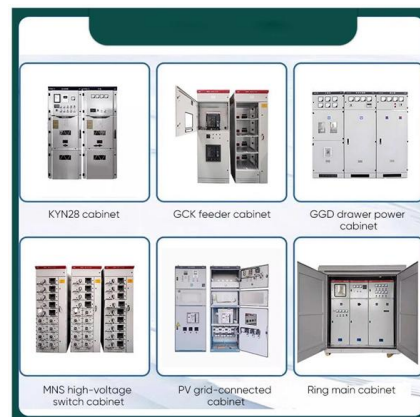

Managed PDU , Smart Power Distribution Units

Smart metered PDUs provide real-time monitoring of power consumption, allowing users to track and analyze energy usage data, and can be managed remotely,