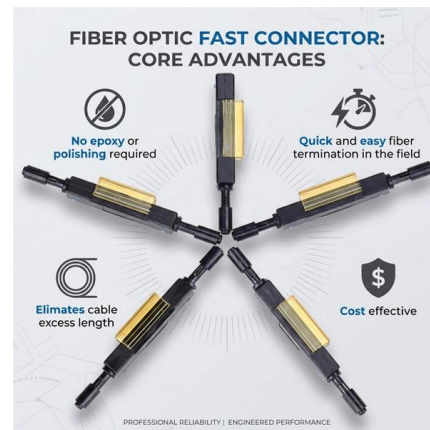

LEGRAND, Smart Rack PDU Metered & Switched 0U, 10A-230V, IEC

LEGRAND, Smart Rack PDU Metered & Switched 0U, 10A-230V, IEC 320 Sockets: 16 x C13, 2.4 kVA Max. with Real-time Power Measurement and Environmental Monitoring, 646025 :