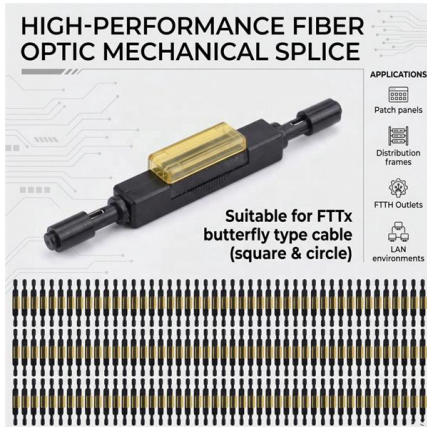

Adam Tas Corridor Energy

Smart Control Socket PDU

Overview

In IT, the smart PowerPDU 4PS is typically used to distribute electricity in a 19" rack (cabinet) in a data center.

Smart Control Socket PDU

4-Outlet Eco PDU Power Controller