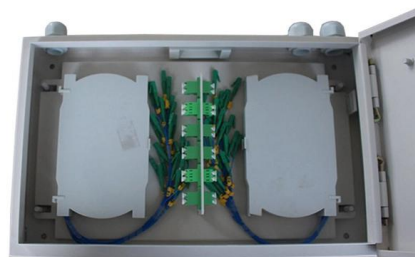

Hybrid Fiber Adapters: Bridging the Gap in Optical

Because hybrid adapters are specialized components, choosing the wrong variant can lead to physical fitment issues or poor network performance.