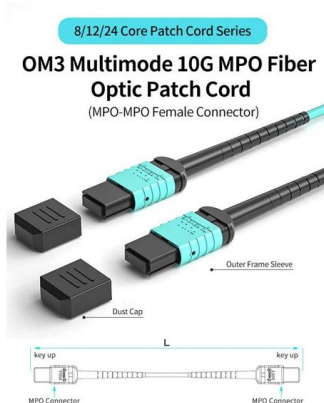

HPE Networking Comware Switch 32p QSFP28 100G TAA 5945

HPE Networking Comware Switch 32p QSFP28 100G TAA 5945 The HPE Networking Comware Switch Series 5945 delivers high-density, ultra-low-latency performance for modern data centers.