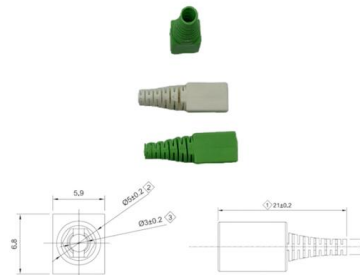

MikroTik

A versatile 100 Gigabit switch that offers speed, value, and diverse connectivity options. 2x 100 Gigabit QSFP28 ports, 8x 25 Gigabit SFP28 ports and dual hot-swap power supplies.