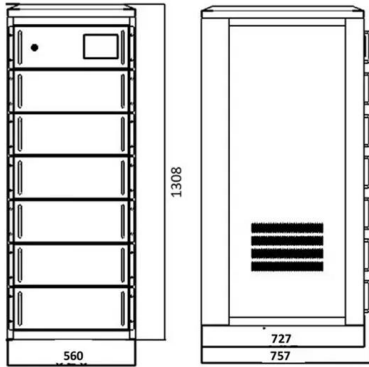

Adam Tas Corridor Energy

South African FOB Standalone Switch QSFP28

South African FOB Standalone Switch QSFP28

HPE Aruba Networking CX 8325H 16p QSFP28 40G/100G

HPE Aruba Networking CX 8325H 16p QSFP28 40G/100G Front-to-Back 4xFan 2xPSU TAA Switch The HPE Aruba Networking CX 8325 Switch Series offers a flexible and innovative approach to