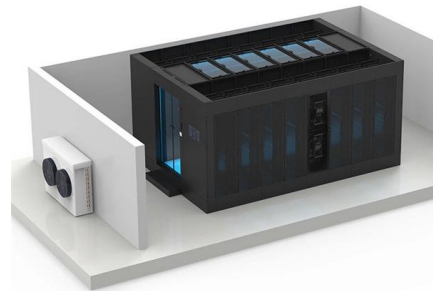

Cable ladder , cable management , cable trays , Actsys

Where cable is channeled from the main power supply to multiple termination points in commercial buildings, installers often work closely with engineering consultants