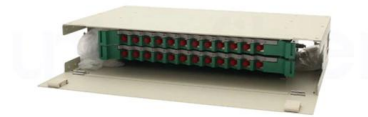

Aisle Containment Systems

Aisle Containment systems create partial or total isolation of the cold and hot sides of equipment and help you realize better cooling efficiency. Data Clean offers several types of containment systems: