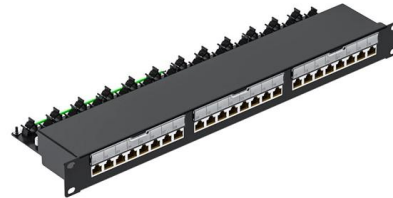

Home , Epta Asia Pacific

Epta is a multinational Group specializing in commercial refrigeration. Epta is present in Asia Pacific, thanks to two production facilities in China and Thailand and sells