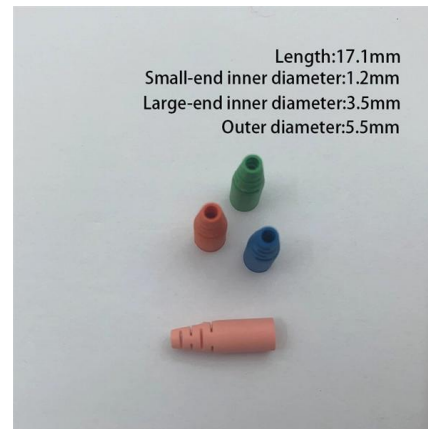

SFP Price

Check Cisco Price - Cisco Global Price List Tool
Cisco Router, Switch, Firewall, Wireless AP, IP Phone Price List