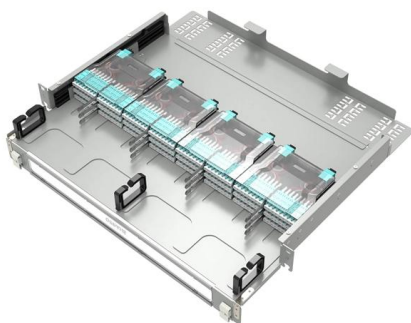

Spelsberg 73640301 AKi Distribution Board Surface-Mount IP65 3

Manufactured by Spelsberg, it is ideal for housing fuses and control mechanisms in residential or commercial settings. Typically used as a switchboard cabinet or distribution cabinet, it ensures safe