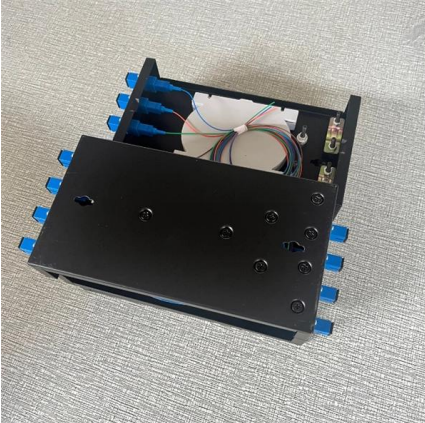

Hochverfügbarkeit beim Drucken unter SAP mit PrinTaurus

AKI GmbH: Experte für Drucken, Hochverfügbarkeit & SAP-Lösungen. Printaurus-Software, digitale Dokumentenverarbeitung, 35 Jahre Erfahrung.

Small distributions boards AKi 12 EMOBIL 11kW (73610101)

Small distributions boards AKi 12 EMOBIL 11kW (73610101) for an 11kW Wallbox with integrated 6mA DC monitor, equipped with overcurrent switch, C16A 3-pole, RCCB 40/4/30mA type A

Spelsberg 73640301 AKi 03 Distribution board Surface-mount No. of

AKi 03 Compact small distribution box IP65 Halogen, heavy metal, PVC and silicon-free This text is machine translated.