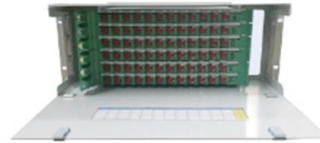

Long Lifespan High-Grade Easy to Install Aluminum Alloy Trough Cable Tray

Aluminum alloy cable tray is extruded by aluminum alloy, with high dimensional accuracy, good strength, beautiful appearance, light weight and large load-bearing capacity: the surface of aluminum alloy