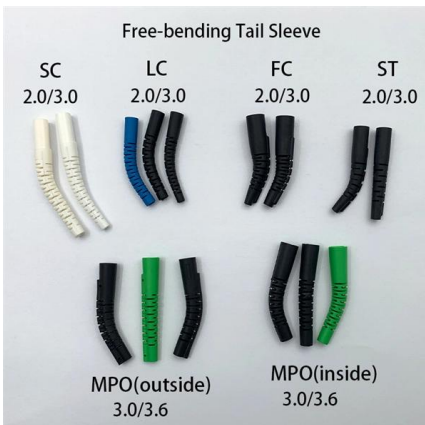

Czhonghu Aluminum Alloy Cable Tray China Manufacturers Cutting

Aluminum alloy cable trays are easy to install and can be quickly assembled through connectors, brackets, etc., reducing construction time and costs. Its surface is anodized and has excellent