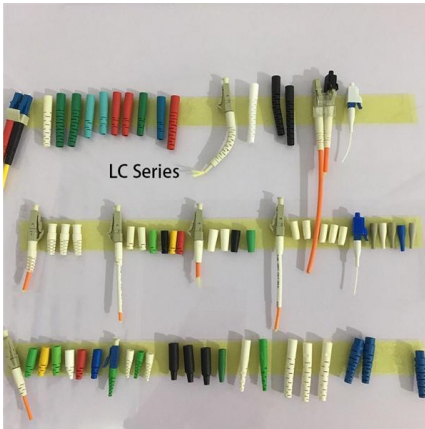

Adam Tas Corridor Energy

Spare wire connection method for distribution box

Spare wire connection method for distribution box

The installation requirements for the distribution box

Learn how to install a distribution box safely and correctly. Covers wiring, placement, standards, and expert tips for a compliant setup.

complete distribution db box connection

A distribution board DB is where the electrical supply is distributed from within the building home. The main supply cable comes into the board and is then d

Electric distribution box wiring tutorial (very simple and practical)

In this video, we are going to wire a power distribution box. This small box has an rccb switch that protects the outputs from electric shock and also has a miniature switch that protects the

A Step-by-Step Guide to Wiring an Electrical Panel Box