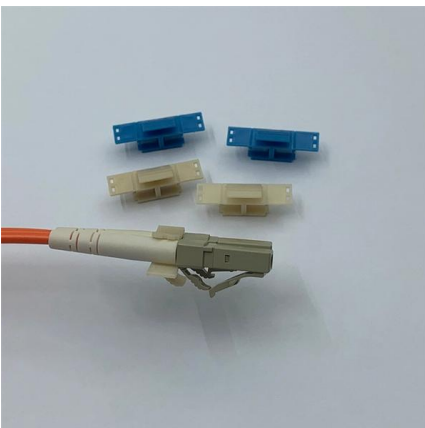

Water Proof Supply Type : Supplier Number Of
Flower : Hot Dip

Type 3R Painted Galvanized Steel Wallmount Enclosure

Hammond Manufacturing's C3R HCRMD series of painted galvanized steel junction boxes offer NEMA Type 3R protection against the elements and make ideal

Junction Boxes

Junction Boxes Specifications Material: Hot-dipped galvanized steel Steel thickness: 0.9 mm
Dimensions: From 100 × 100 mm to 450 × 450 mm
Depths: 55 mm, 75

MALLEABLE IRON/HOT DIPPED GALVANIZED JUNCTION