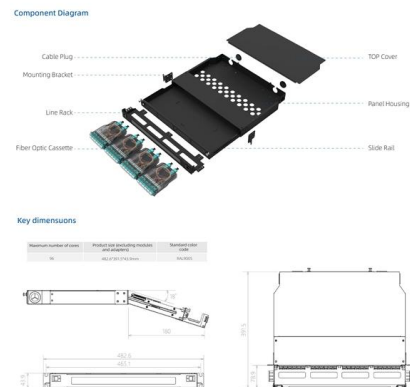

SXTC 86 Type Steel Hot Dip Galvanized Junction Box

With a mature production system and rich sales experience, we provide high-quality galvanized conduits and a full range of supporting equipment to global customers. We integrate product lines, covering