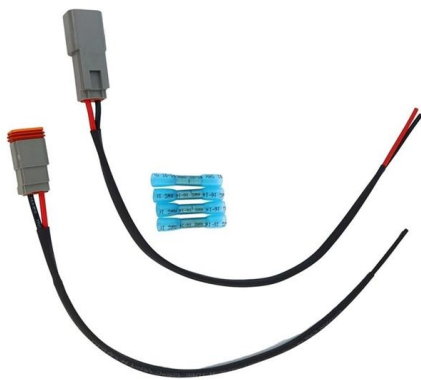

Hot Dip Galvanized Box at best price in New Delhi by

We are engaged in offering Hot Dip Galvanized Steel Junction boxes and circular boxes that find their application in easy installation of telephone

Junction Box

Providing you the best range of ms conduit junction box and bend saddles, junction box hot dip galvanized bs4568& nbsp, ss junction box and junction conduit box

WJBF Checkered Junction Boxes , Crouse-Hinds series , Eaton

WJBF boxes feature an external flanged cover for flush mounting in raintight and watertight applications. The iron alloy bodies and heavy gauge steel covers are hot dip galvanized for superior corrosion