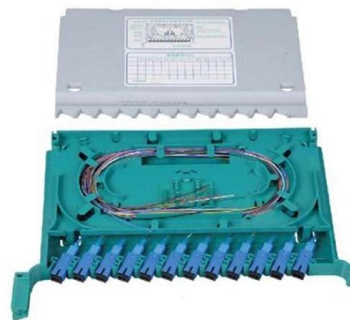

Cable Tray Technical Guide A practical guide to product selection and

Cable Tray Technical Guide A practical guide to product selection and installation This guide for engineers and installers has been developed by ABB as a practical reference regarding cable tray

The Complete Guide to Cable Trays , Snake Tray

Learn about the benefits and applications of cable trays, and the specific advantages of using Snake Tray products.