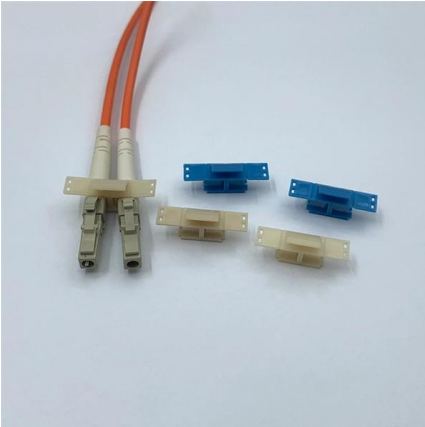

Sri Lanka Wholesale Price 400G Dedicated Switch