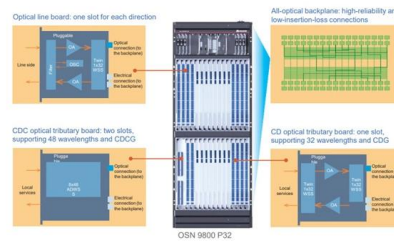

Switches

Network Switch from small medium to large-scale industry modes of Network Switch is available in Sri Lanka at SriLankan IT Store