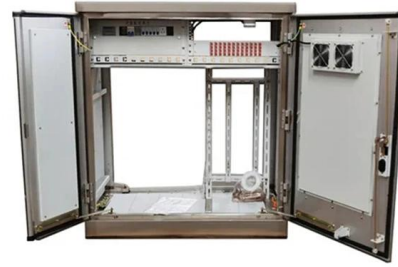

designed to meet different needs. Available in multiple sizes and designs, they

Trays , (SLS) Scientific Laboratory Supplies

Explore our range of trays to find the ideal solution for your organisational and handling needs, ensuring efficiency and reliability.