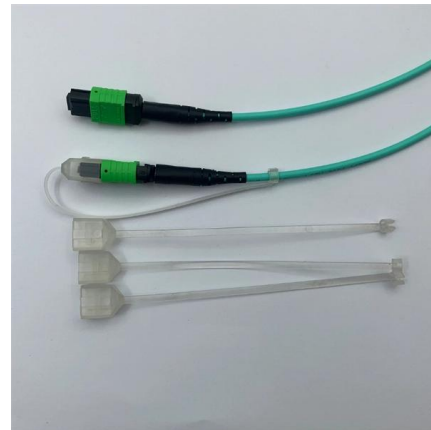

Stainless Steel Cable Trays (SS) Manufacturer & Exporter

Superfab Inc uses premium-grade stainless steel and advanced manufacturing

Cable Trays , Cable Management Trays

Are you looking for high-quality Cable Trays for improved cable management and organisation? Look no further than our extensive range, featuring top brands such as our very own RS PRO, Cablofil