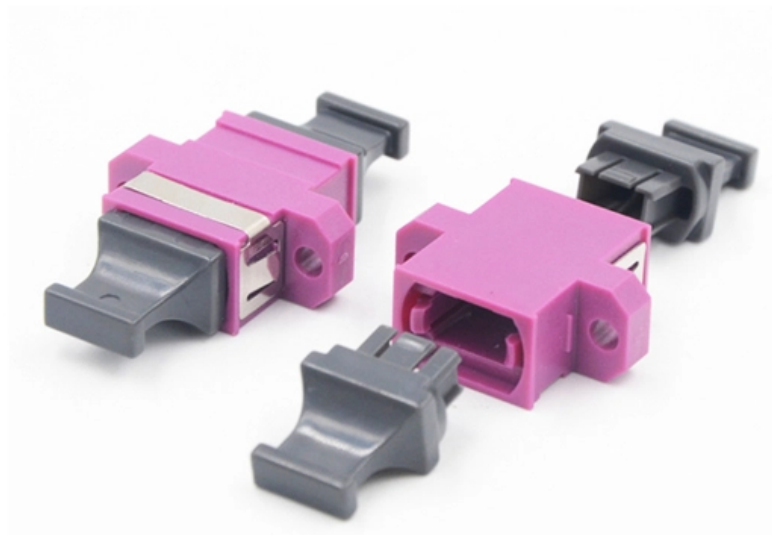

Adam Tas Corridor Energy

Stainless steel cable trays have no connecting wires

Stainless steel cable trays have no connecting wires

Cable Tray Accessories, Cable Tray Hangers & Support , RS

There are several different types of cable tray accessories, which are available in heavy-duty, medium-duty, or light-duty strengths. The type of table tray used will determine which cable tray accessories

RS PRO, 304 Stainless Steel 3 m x 100mm x 30 mm , RS

RS PRO is proud to introduce a range of wire cable trays made from high-quality 304 or 316-grade stainless steel, and available in various sizes. Our cable trays are the ideal solution when installing

What Is A Cable Tray? 5 Types Of Cable Trays

A cable tray is a structural system used to support and manage electrical cables in various settings, such as industrial, commercial, and residential environments.

304 Stainless Steel Ladder Tray

Two stainless steel C-Channel profile side rails with transverse ladder rungs; provides the most rigid ladder tray system. Ideal for high vibration

environments. C-Channel Swage Ladder trays are