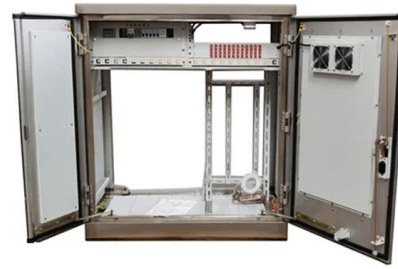

### Cablofil COTJS6 316L Stainless Steel Cable Tray Divider Connector

316L stainless steel divider connector for secure mounting of separation plates to cable trays. Screw-fixed design provides rigid, corrosion-resistant installation for demanding and industrial