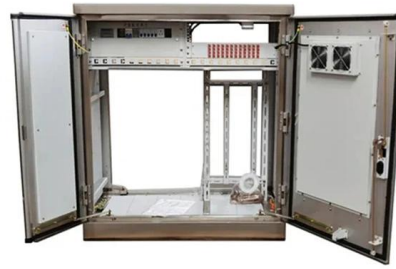

Cablofil CP100S6 316L Stainless Steel Wire Cable Tray Cover

316L stainless steel wire cable tray cover for harsh environments. Provides high corrosion resistance, verified electrical continuity and secure cable protection for offshore, marine and industrial installations.