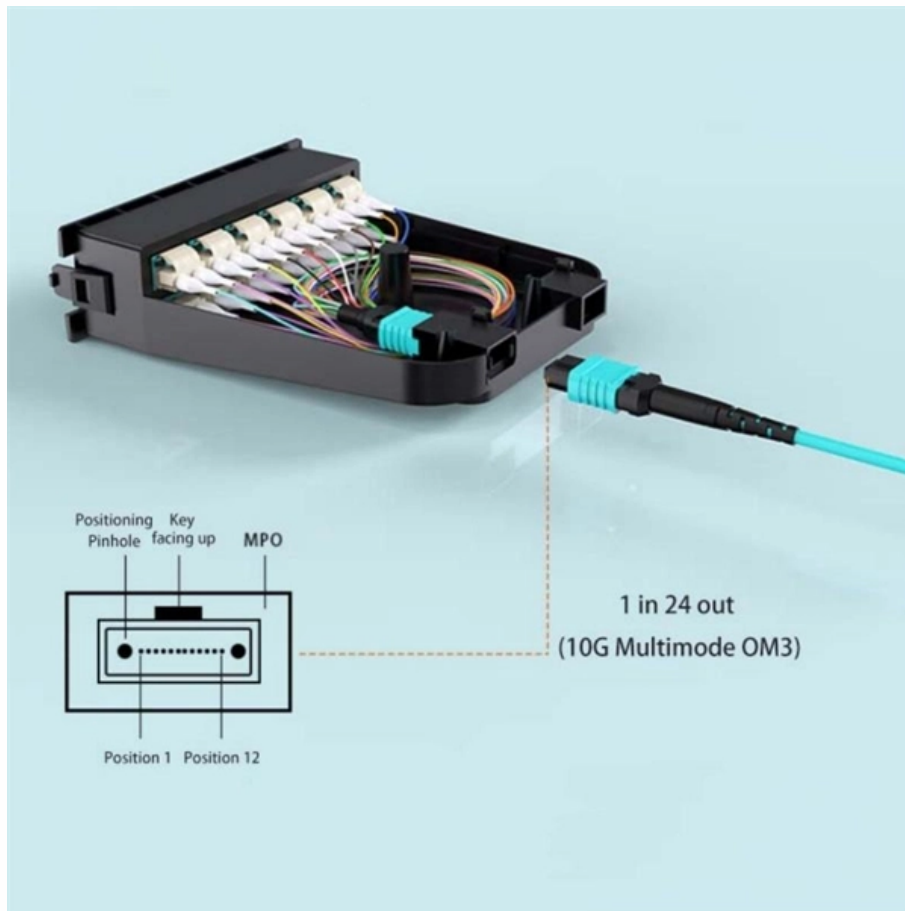

Adam Tas Corridor Energy

Stainless steel mesh cable trays for sale