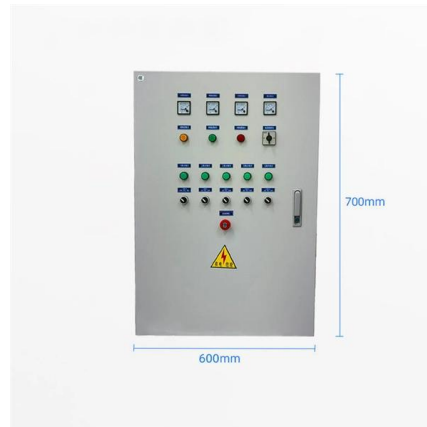

Cable Tray Market , Global Market Analysis Report

The cable tray market is experiencing robust growth driven by increasing demand for efficient cable management systems across industrial,