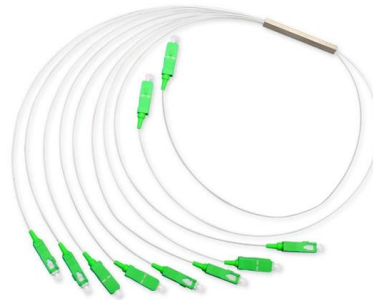

Surface Mount Electrical Boxes & Wall Mount

Shop surface mount electrical boxes and wall mount enclosures available in a wide variety of sizes and styles. Flanged aluminum, polycarbonate, or ABS!