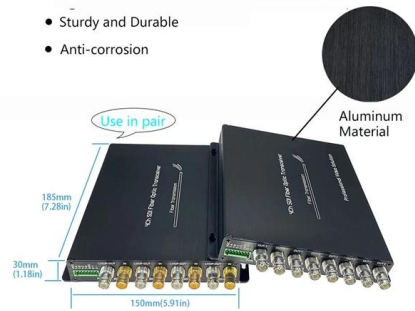

Adam Tas Corridor Energy

Standard surface-mounted electrical box

Overview

The UK Standard Surface-Mounted Electrical Cabinet is a fire-rated, weather-resistant meter box enclosure designed to meet modern UK compliance standards. Discover more about the small businesses partnering with Amazon and Amazon's commitment to empowering them. Crafted from high-quality PC material with copper components, this surface mounting box ensures durability, safety, and easy installation in both residential and commercial. The cans are made of PP, a material that shows high chemical resistance, especially at room temperature.

Standard surface-mounted electrical box

High Quality Aluminum Housing with Compact Size

- Sturdy and Durable
- Anti-corrosion

Standard recessed and surface-mounted meter boxes differences

Difference between the standard recessed and surface-mounted meter boxes? Firstly, let's have a look at the type of electrical metering boxes that we provide: Standard Recessed Electrical Metering Box: