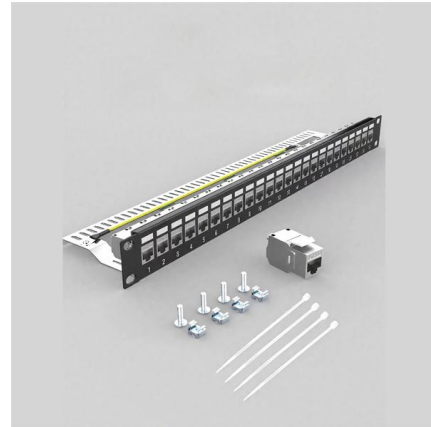

businesses partnering with Amazon and Amazon's commitment to empowering them. Learn more.