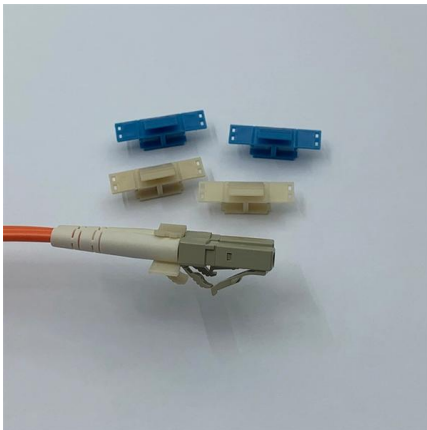

businesses partnering with Amazon and Amazon's commitment to empowering them. Learn more.