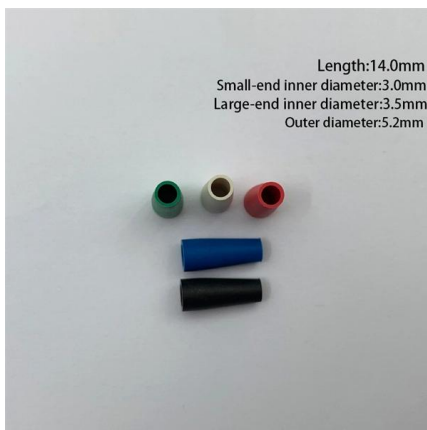

Surface-mounted electrical boxes

The choice of the appropriate type of surface-mounted box depends on the specific needs and conditions of the installation - size will therefore be the main determinant. The most popular floor box