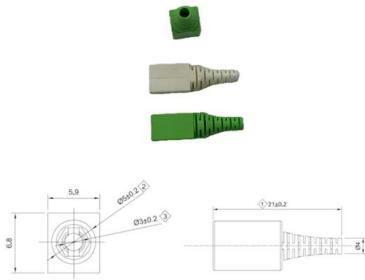

Surface-mounted electrical boxes can be installed directly on the wall surface with the back mounting hole, saving money, time and labor, unlike flush mount ones that have to be installed inside the wall

Surface-type boxes

We offer surface-mounted installation boxes designed to protect and connect electrical wires. The cans are made of PP, a material that shows high chemical

Surface Mount Electrical Boxes

Shop surface mount electrical boxes for your next electrical project. Order electrical boxes online today with fast shipping and easy returns.

Tricel UK Standard Surface Mounted Electric Meter Box

UK Standard approved surface mounted electrical meter box. This meter box comes supplied with hinges, lock and key. Dimensions Height: 596mm Width: 410mm