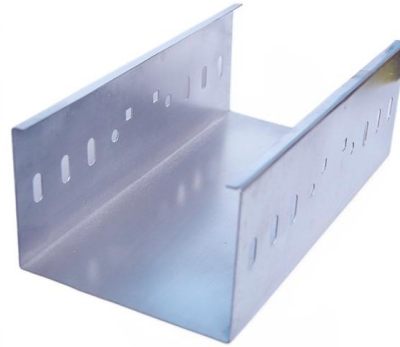

Surface Mount Enclosures: Types, Standards & Uses

A surface mount enclosure protects electrical components by mounting directly on walls, ensuring safety, durability, and compliance with IP/NEMA standards. A surface mount enclosure is a