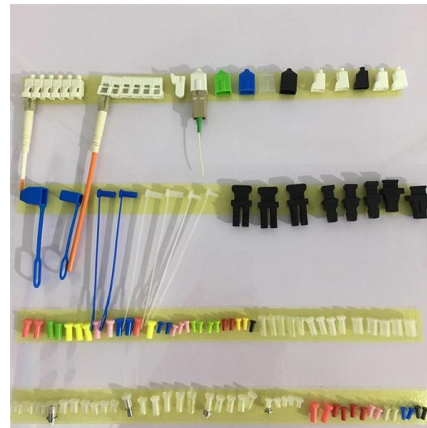

In-ceiling/Surface-mount Standard Electrical Boxes

Find In-ceiling/Surface-mount Standard electrical boxes at Lowe's today. Shop electrical boxes and a variety of electrical products online at Lowes .

Surface Mounted Electric Meter Box

The Surface Mounted Electric Meter Box is designed to provide a durable and weather-resistant housing for electricity meters, ensuring reliable performance in