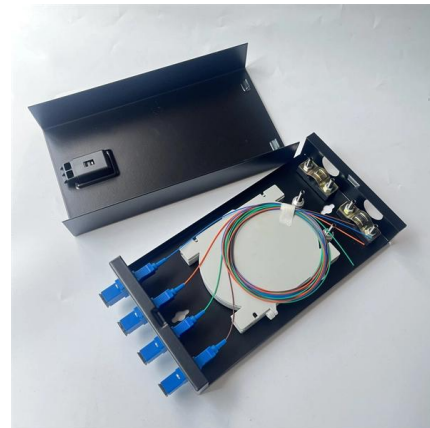

Factory Direct Sales Stainless Steel 304/316 Perforated Cable Trays

Factory Direct Sales Stainless Steel 304/316 Perforated Cable Trays Manufacturer with Customizable Options for Construction