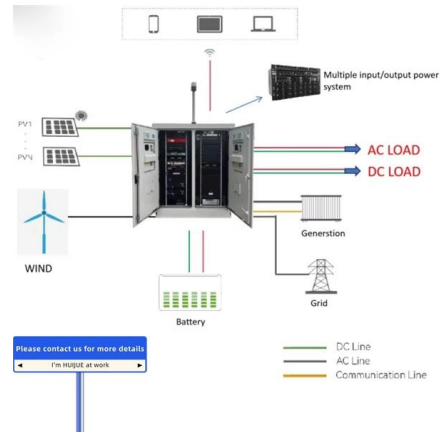

modern networks, from higher bandwidth to lower latency.