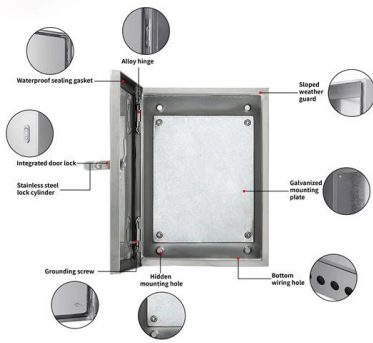

Auswahl des besten 25-Gbit-Switches für Ihre

Finden Sie mit unserer Analyse von Top-Marken wie Dell und Cisco den besten 25-Gbit-Switch für Ihre Netzwerkanforderungen. Rüsten Sie für Ihr

Choosing the Best 25Gb Switch for Your Network

Find the best 25Gb switch for your network needs with our analysis of top brands like Dell and Cisco. Upgrade to high-speed, high-port density switches

25GE and 100GE - Enabling Higher Speeds in

Furthermore, support for 25G adapters that can also run at 10G with existing fiber cabling can help accelerate that migration, providing opportunities to