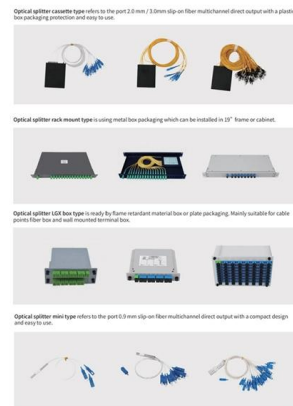

Fiber Optic Convection Cooled Ethernet Switch

Amphenol's rugged 25G/100G Fiber Optic Convection Cooled Ethernet Switch box offers configurable system connectivity, supporting a variety of speeds, port

S7600-24Y4C, 24-Port Managed Layer 3+ 25G Fiber

This 24-port 25Gb switch caters to the Ethernet aggregation platform to HCI