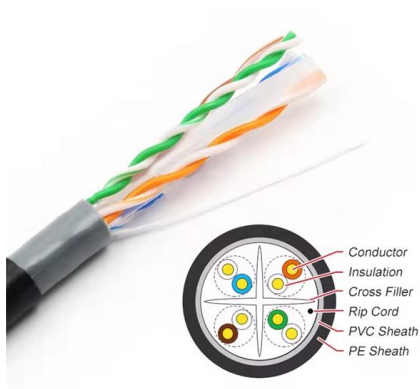

Asterfusion enterprise SONiC based 25G/10G open

This article share with you how Asterfusion SONiC 25G/10G switch (open network switches) bring data center design concepts to the campus

Fiber Optic Convection Cooled Ethernet Switch

Amphenol's rugged 25G/100G Fiber Optic Convection Cooled Ethernet Switch box offers configurable system connectivity, supporting a variety of speeds, port

S7600-24Y4C, 24-Port Managed Layer 3+ 25G Fiber

This 24-port 25Gb switch caters to the Ethernet aggregation platform to HCI