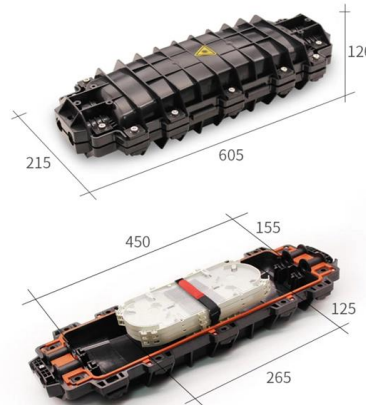

10Gb Ethernet Switches

Explore FS 10Gb Switches, designed to meet campus network access/aggregation needs, featuring comprehensive protocols, scalability & reliable redundancy.

48-port 10G/25G L3 Aggregation Fiber Switch with 8

The CX4800-56F boasts upgradable 10/25GbE SFP28 ports and 100GbE uplink, as well as high-performance switching capacity of up to 4.0 Tbps with forwarding

25G High Speed Switches

The switch implements 48 SFP28 25 GbE and 12 QSFP28 100 GbE ports in the 1RU chassis. The built-in switch chip provides bandwidth up to 3.2

25G

The Cisco Advantage Switches ready to support 25 and 50 Gigabit Ethernet have been a main focus in the development of next-generation Cisco

XSM4328FV 24-Port SFP+ & 4x SFP28 25G Managed

NETGEAR AV Series M4350 XSM4328FV Managed Switch with 24x SFP+, 4x SFP28 25G uplinks. Pre-defined profiles for AV deployments.

L3D-25XGF56-100GF:56-Port L3 25G Fiber Core switch including

The AirLive L3D-25XGF56-100GF offers high performance full 48 port 25G SFP28 and 8x 100G QSFP28 uplink ports in a compact 1U form factor. The AirLive L3D-25XGF56-100GF with its