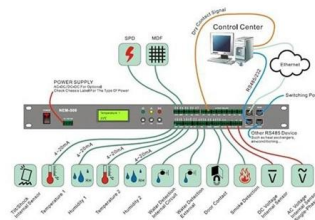

WORLD WIDE WEB JOURNAL Home

O'Reilly & Associates, Inc. 103A Morris St.
Sebastopol, CA United States

How to Choose the Optical Fiber Patch Panel/ODF

Provide storage for various cross-connected optical cables between the racks, so that they are placed neatly and orderly. The optical fiber patch panel

What Is a Fiber Patch Panel & Why It's Essential for

A well-designed fiber patch panel improves overall network reliability by creating a stable and organized environment for fiber optic connections. By