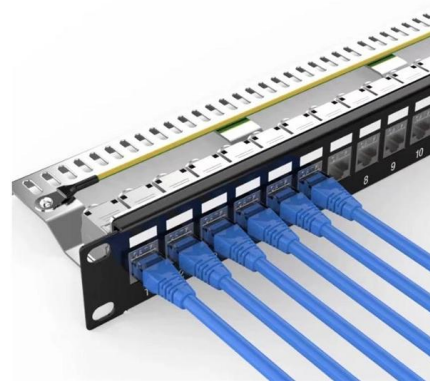

Common Electrical Enclosure Sizes

Explore the wide range of common electrical enclosure sizes, including small, medium, large, wall-mounted, and specialized enclosures, and understand

Electrical Control Panels & Distribution Boxes: Sizes,

This guide explores control panels, electrical boxes, breaker panels, bus bars, junction boxes, and custom enclosures to help you understand their