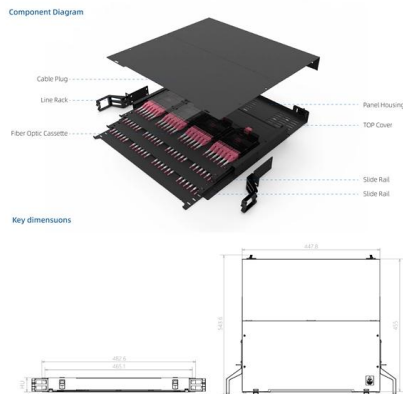

Amazon : Low Profile Junction Box

Browse shallow junction boxes made from durable plastic and metal. Ideal for renovations, new construction, and electrical repairs.

ACM

With full-metal shell, ACM series distribution box is used to accommodate neutral terminal block, earthing terminal block and DIN rail, and can work together with