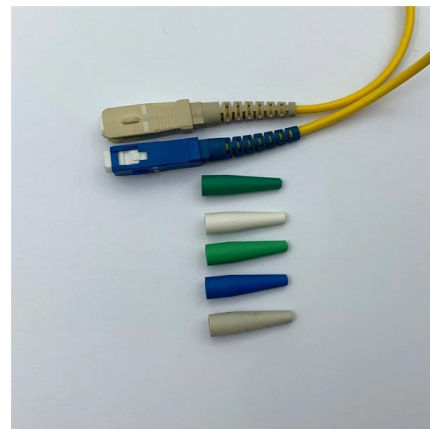

Surface-mount Electrical Boxes at Lowes

Find Surface-mount electrical boxes at Lowe's today. Shop electrical boxes and a variety of electrical products online at Lowes .