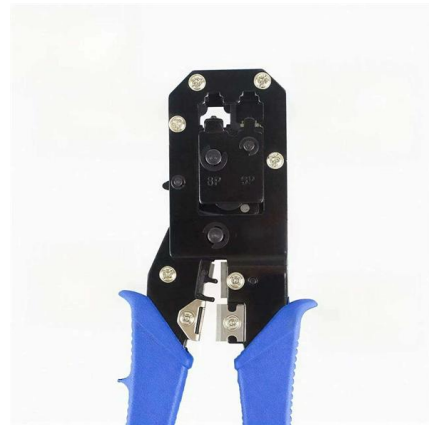

Surface-mounted electrical box for low-voltage wiring

Surface-mount Junction Boxes at Lowes

The excess is trimmed flush with the concrete. CANTEX LEZLV1-OW 1-gang EZ box old work low voltage bracket is used for low voltage installations in renovation

Amazon : Electrical Box Surface Mount

UKCOCO 5-Pack Wall Mounted Junction Boxes 4.72X2.87X1.37 Inch Electrical Surface Mount Outlet Boxes Plastic Case for Home Low Voltage Power Installation Add to cart

Surface-mount Low Voltage Electrical Boxes at Lowes

Find Surface-mount Low Voltage electrical boxes at Lowe's today. Shop electrical boxes and a variety of electrical products online at Lowes .

What Is A Low Voltage Box Used For?

Low voltage boxes, available in various configurations such as in-wall and surface-