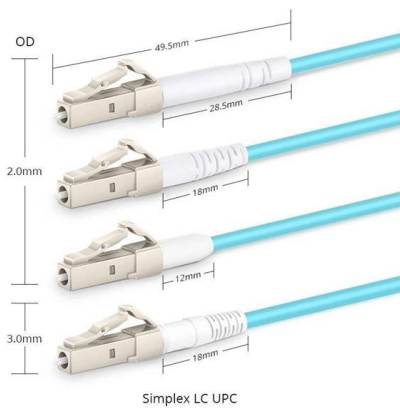

Enclosures

Both are powder coated with a tan finish. This surface mounted service box is fully enclosed. It also includes a 3/4" plywood backboard for easy mounting of low-voltage utility equipment. The

Surface Mount Electrical Boxes & Wall Mount

Surface mount boxes are available in a wide variety of sizes and styles for wall mount electrical or electronics applications. Wall mount enclosures are designed

Surface Mount Electrical Boxes in Electrical Boxes

Shop for Surface Mount Electrical Boxes in Electrical Boxes. Buy products such as MLINS Surface Mount Electrical Box For Wall Switches Easy Installation And